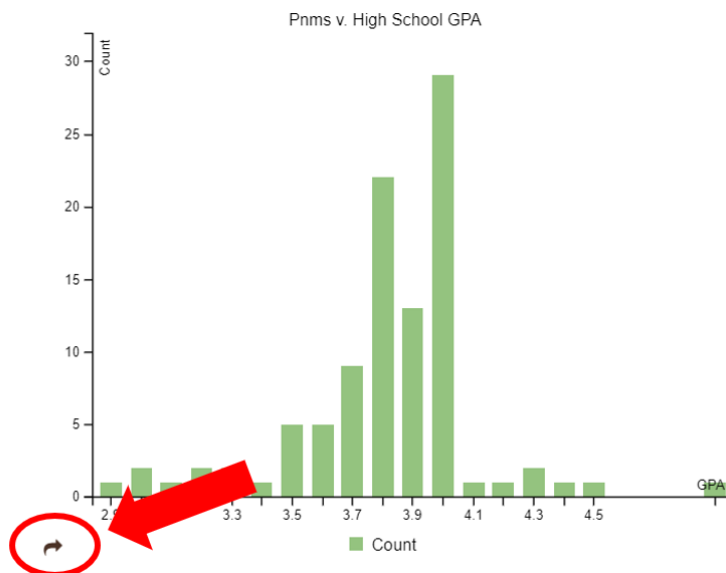

For **DATA ON YOUR VOTING USERS**, go to **Users > User Reports**.

For **RECRUITMENT STATISTICS**, go to **HUB**, select the arrow in the bottom left of the graph, and download the data.

Do this **TODAY**, it only takes a few minutes!